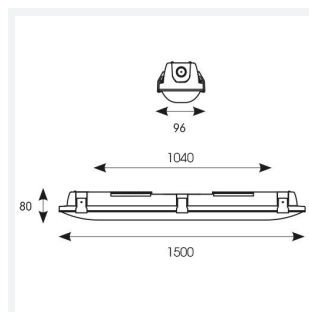

Tornado EVO

Tornado EVO CCT Multi Wattage 1500mm Self-Code: ATORE5/1/SM3

Category	Battens and Weatherproofs
Application	Ancillary, Commercial, Education, Healthcare, Hospitality, Industrial, Retail
Specification	Performance

PRODUCT FEATURES

- IP65 non-corrosive batten suitable for industrial applications and ancillary areas
- High efficiency up to 160 Lm/W
- CCT selectable between 4000K, 5000K and 6500K and power selectable; offering a choice of 2 outputs, in one luminaire
- Slim sloped diffuser design creates sleek appearance and offers greater light distribution
- LED performance allows point-to-point replacement of existing fluorescent luminaires
- Lockable heavy-duty stainless steel clips supplied as standard for added safety and security
- Whole luminaire illuminates during emergency operation rather than a small area, allowing less emergency versions required on an installation

TECHNICAL INFORMATION	
Light Source	LED
Colour / Finish	Grey
IP Rating	IP65
Class Protection	1
Internal / External	Internal / External
Surface / Recessed / Suspended	Ceiling, Suspended
Lumen Depreciation	L70 54,000h
Warranty (Years)	5
CE Mark	Yes
Height	80 mm