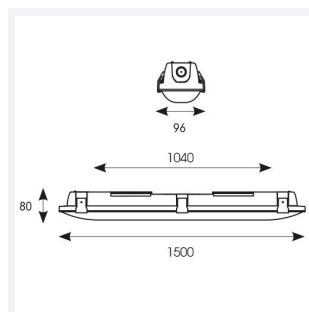

# Tornado EVO

Tornado EVO CCT Multi Wattage 1500mm

Code: ATORE5/1

<b>Category</b>	Battens and Weatherproofs
<b>Application</b>	Ancillary, Commercial, Education, Healthcare, Hospitality, Industrial, Retail
<b>Specification</b>	Performance

TECHNICAL INFORMATION	
Light Source	LED
Colour / Finish	Grey
IP Rating	IP65
Class Protection	1
Internal / External	Internal / External
Surface / Recessed / Suspended	Ceiling, Suspended
Lumen Depreciation	L70 54,000h
Warranty (Years)	5
CE Mark	Yes
Height	80 mm