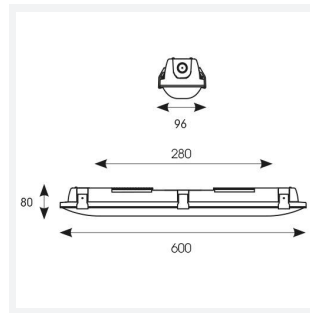

Tornado EVO

Tornado EVO CCT Multi Wattage 600mm

Code: ATORE2/1

Category	Battens and Weatherproofs
Application	Ancillary, Commercial, Education, Healthcare, Hospitality, Industrial, Retail
Specification	Performance

GENERAL INFORMATION	
Wattage	9W/18W
Lumens Delivered	1600lm - 3100lm (4000K)
Lm/W	160lm/W (4000K)
Beam Angle	120
CRI	80
CCT	4000/5000/6500K
Input	220/240V
Operating Temp	-20°C - 40°C
SDCM	6
Energy efficiency class	D

TECHNICAL INFORMATION	
Light Source	LED
Colour / Finish	Grey
IP Rating	IP65
Class Protection	1
Internal / External	Internal / External
Surface / Recessed / Suspended	Ceiling, Suspended
Lumen Depreciation	L70 54,000h
Warranty (Years)	5
CE Mark	Yes
Height	80 mm