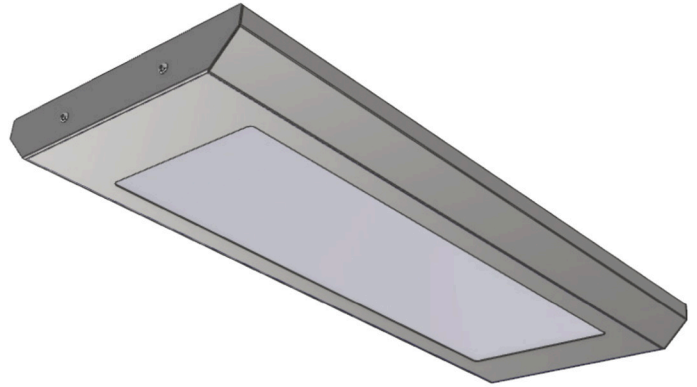

VORTEX LED

The Vortex is an LED surface mounted slim car light luminaire available with a range of optional extras for further energy savings.

FEATURES

- Surface Mounted slim Lift Car Light
- Available in both standard mains and 3hr maintained emergency
- Colour options, White as standard, Brushed Steel, Black, Grey
- High quality LED Chips
- Vandal resistant

*IP44 as standard can achieve IP65 with correct installation and application of mastic, please refer to installation instructions

TECHNICAL DETAILS

| Part Number | Description | Replaces | Weight (kg) | No. Per 10A Breaker | Inrush Current (A) | Circuit Watts (W) | Board Lumens | Luminaire Lumens | LI/cW |
|-------------|--------------------|------------|-------------|---------------------|--------------------|-------------------|--------------|------------------|-------|
| VOR-30-4K | 30W Lift Car Light | 2 x 36W T8 | 3.8 | 50 | 5A 37µs | 30 | 3860 | 3400 | 113.4 |