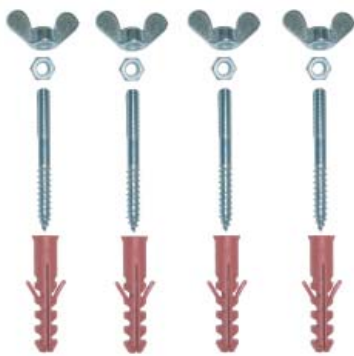

## Floor-mounted hoods

The floor-mounted hood is universally usable. Through the 8mm aluminium perforated sheet, a sight check of the covered component is possible at any time. The hoods can easily and quickly be assembled. For fastening them to the floor there are two mounting options (see illustration below). The first variant gives the possibility of a quick removal in case of inspections, malfunctions and maintenance purposes.

**Floor attachment variant 1,**  
with dowels of 10mm, hanger bolts,  
M6 wing nuts and M6 nuts

**Floor attachment variant 2,**  
with dowels of 12mm, screws and  
plain washers

Both variants are included in delivery.

### Height 1000

Width	Length					
	700	600	500	400	300	200
200	79509	79508	79507	79506	79505	79504
300	79514	79513	79512	79511	79510	
400	79518	79517	79516	79515		
500	79521	79520	79519			

### Height 1200

Width	Length					
	700	600	500	400	300	200
200	79527	79526	79525	79524	79523	79522
300	79532	79531	79530	79529	79528	
400	79536	79535	79534	79533		
500	79539	79538	79537			

All indications are in mm.  
Special dimensions on demand.