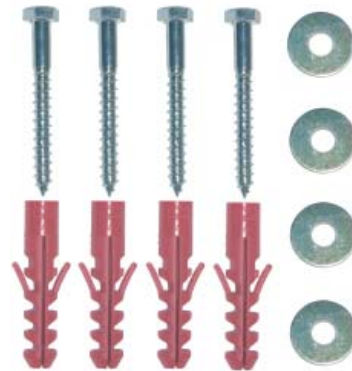

## Floor-mounted hoods

The floor-mounted hood is universally usable. Through the 8mm aluminium perforated sheet, a sight check of the covered component is possible at any time. The hoods can easily and quickly be assembled. For fastening them to the floor there are two mounting options (see illustration below). The first variant gives the possibility of a quick removal in case of inspections, malfunctions and maintenance purposes.

**Floor attachment variant 1,**  
with dowels of 10mm, hanger bolts,  
M6 wing nuts and M6 nuts

**Floor attachment variant 2,**  
with dowels of 12mm, screws and  
plain washers

Both variants are included in delivery.

### Height 500

Width	Length					
	700	600	500	400	300	200
200	79455	79454	79453	79452	79451	79450
300	79460	79459	79458	79457	79456	
400	79464	79463	79462	79461		
500	79467	79466	79465			

### Height 1200

Width	Length					
	700	600	500	400	300	200
200	79527	79526	79525	79524	79523	79522
300	79532	79531	79530	79529	79528	
400	79536	79535	79534	79533		
500	79539	79538	79537			

All indications are in mm.  
Special dimensions on demand.