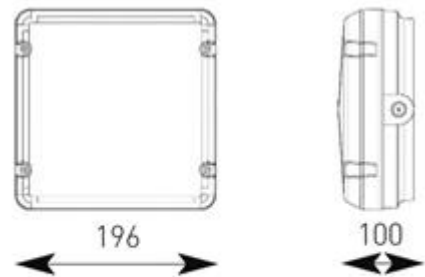

Code	Description	Lamp
AALED2/BV/M3	14W	LED
LED Information		
Total (Watts)	14W	
Lumens Delivered	1200lm	
Lm/W		
CRI	Ra 70	
CCT	4000k	
Input	230V	
Beam Angle (Degrees)		
Options		
/MWS	Integral Microwave Sensor	
/PC	Photocell	