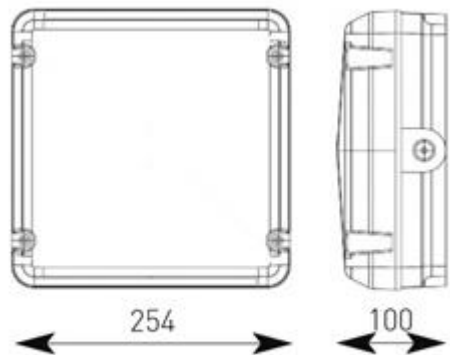

Description

All polycarbonate multi-purpose LED square bulkhead

LED performance exceeds CFL equivalents
Unique Visiluxe diffuser allows 90% light transmission from LED source for increased performance
Instant light output and unlimited switching
L70 56,000 hours average lifetime
Non-dimmable

Code	Description	Lamp
AALED2/BV/M3	14W	LED
LED Information		
Total (Watts)	14W	
Lumens Delivered	1200lm	
Lm/W		
CRI	Ra 70	
CCT	4000k	
Input	230V	
Beam Angle (Degrees)		
Options		
/MWS	Integral Microwave Sensor	
/PC	Photocell	

AALED2