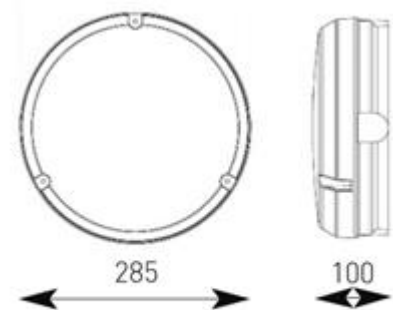

Description

All polycarbonate multi-purpose LED round bulkhead
LED performance exceeds CFL equivalents
Unique Visiluxe diffuser allows 90% light transmission from LED source for increased performance
Instant light output and unlimited switching
L70 56,000 hours average lifetime
Non-dimmable

Code	Description	Lamp
ADLED2/BV	14W	LED
LED Information		
Total (Watts)	14W	
Lumens Delivered	1200lm	
Lm/W		
CRI	Ra 70	
CCT	4000k	
Input	230V	
Beam Angle (Degrees)		
Options		
/M3	Emergency	
/MWS	Integral Microwave Sensor	
/PC	Photocell	

ADLED2