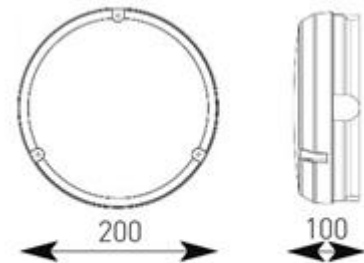

Description

All polycarbonate multi-purpose LED round bulkhead
 LED performance exceeds CFL equivalents
 Unique Visiluxe diffuser allows 90% light transmission from LED source for increased performance
 Instant light output and unlimited switching
 L70 56,000 hours average lifetime
 Non-dimmable

Code	Description	Lamp
ADLED2/BV	14W	LED
LED Information		
Total (Watts)	14W	
Lumens Delivered	1200lm	
Lm/W		
CRI	Ra 70	
CCT	4000k	
Input	230V	
Beam Angle (Degrees)		
Options		
/M3	Emergency	
/MWS	Integral Microwave Sensor	
/PC	Photocell	