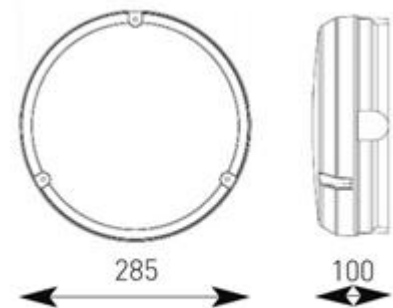

Description

All polycarbonate multi-purpose LED round bulkhead
LED performance exceeds CFL equivalents
Unique Visiluxe diffuser allows 90% light transmission from LED source for increased performance
Instant light output and unlimited switching
L70 56,000 hours average lifetime
Non-dimmable

Code	Description	Lamp
ADLED2/BV/M3	14W	LED
LED Information		
Total (Watts)	14W	
Lumens Delivered	1200lm	
Lm/W		
CRI	Ra 70	
CCT	4000k	
Input	230V	
Beam Angle (Degrees)		
Options		
/MWS	Integral Microwave Sensor	
/PC	Photocell	

ADLED2