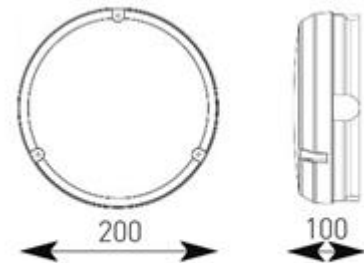

## Description

All polycarbonate multi-purpose LED round bulkhead  
 LED performance exceeds CFL equivalents  
 Unique Visiluxe diffuser allows 90% light transmission from LED source for increased performance  
 Instant light output and unlimited switching  
 L70 56,000 hours average lifetime  
 Non-dimmable

Code	Description	Lamp
ADLED2/BV/M3	14W	LED
LED Information		
Total (Watts)	14W	
Lumens Delivered	1200lm	
Lm/W		
CRI	Ra 70	
CCT	4000k	
Input	230V	
Beam Angle (Degrees)		
Options		
/MWS	Integral Microwave Sensor	
/PC	Photocell	