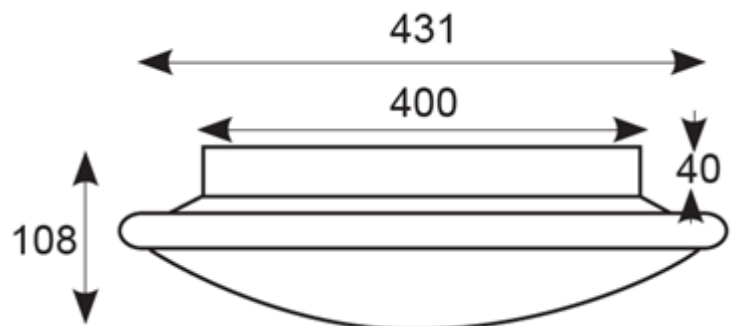

Flexibility of performance allows suitability for multiple applications

Spun aluminium base with dished opal Visiluxe diffuser

Option of white chrome or satin chrome housing

LED lifespan L70 54,000Lm/W: 11W - 103lm, 14W - 100lm, 25W - 92lm

Lumens delivered 11W - 1100lm, 14W - 1400lm, 25W - 2400lm

Supplied c/w Integral driver

Code	Description	Lamp
AECLED/CH	11/14/25W	LED
LED Information		
Total (Watts)	11/14/25W	
Lumens Delivered		
Lm/W		
CRI	Ra 80	
CCT	4000K	
Input	230V	
Beam Angle (Degrees)		