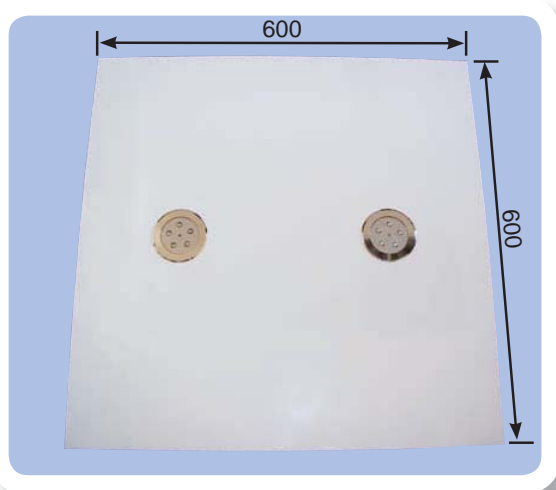

Cabin ceilings for retrofitting 600x600x20 with 2 or 4 lamps

2 lamps

Stainless steel grain size 240

Art.no.	Name	Description
20240	D-S-v2a-240-2LED5-nw	Ceiling 600x600 stainless steel grain size 240 with 2 lamps CabinLED5-natural white
20241	D-S-v2a-240-2LED5-tl	Ceiling 600x600 stainless steel grain size 240 with 2 lamps CabinLED5-white

Stainless steel mirror-like

Art.no.	Name	Description
20242	D-S-v2a-sp-2LED5-nw	Ceiling 600x600 stainless steel mirror-like with 2 lamps CabinLED5-natural white
20243	D-S-v2a-sp-2LED5-tl	Ceiling 600x600 stainless steel mirror-like with 2 lamps CabinLED5-white

4 lamps

Stainless steel grain size 240

Art.no.	Name	Description
20246	D-S-v2a-240-4LED5-nw	Ceiling 600x600 stainless steel grain size 240 with 4 lamps CabinLED5-natural white
20247	D-S-v2a-240-4LED5-tl	Ceiling 600x600 stainless steel grain size 240 with 4 lamps CabinLED5-white

Stainless steel mirror-like

Art.no.	Name	Description
20248	D-S-v2a-sp-4LED5-nw	Ceiling 600x600 stainless steel mirror-like with 4 lamps CabinLED5-natural white
20249	D-S-v2a-sp-4LED5-tl	Ceiling 600x600 stainless steel mirror-like with 4 lamps CabinLED5-white