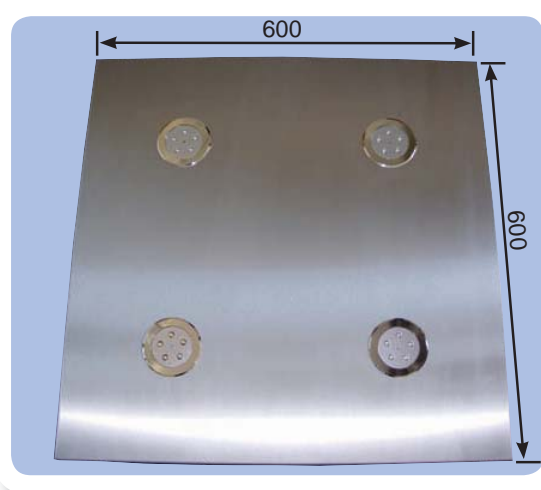

Cabin ceilings for retrofitting 600x600x20 with 2 or 4 lamps

2 lamps

Stainless steel grain size 240

Art.no.	Name	Description
20240	D-S-v2a-240-2LED5-nw	Ceiling 600x600 stainless steel grain size 240 with 2 lamps CabinLED5-natural white
20241	D-S-v2a-240-2LED5-tl	Ceiling 600x600 stainless steel grain size 240 with 2 lamps CabinLED5-white

Stainless steel mirror-like

Art.no.	Name	Description
20242	D-S-v2a-sp-2LED5-nw	Ceiling 600x600 stainless steel mirror-like with 2 lamps CabinLED5-natural white
20243	D-S-v2a-sp-2LED5-tl	Ceiling 600x600 stainless steel mirror-like with 2 lamps CabinLED5-white

4 lamps

Stainless steel grain size 240

Art.no.	Name	Description
20246	D-S-v2a-240-4LED5-nw	Ceiling 600x600 stainless steel grain size 240 with 4 lamps CabinLED5-natural white
20247	D-S-v2a-240-4LED5-tl	Ceiling 600x600 stainless steel grain size 240 with 4 lamps CabinLED5-white

Stainless steel mirror-like

Art.no.	Name	Description
20248	D-S-v2a-sp-4LED5-nw	Ceiling 600x600 stainless steel mirror-like with 4 lamps CabinLED5-natural white
20249	D-S-v2a-sp-4LED5-tl	Ceiling 600x600 stainless steel mirror-like with 4 lamps CabinLED5-white