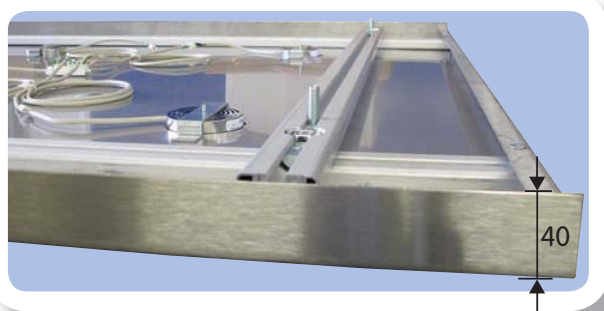

## Cabin ceiling 1160x960x40 with LED lighting

### Scope of delivery

Cabin ceiling pre-installed with:

- 4 LED spots, options:
  - standard or with protective glass (TSG)
  - daylight white or warm white
- Mounting rails for the variable adjustment of the fixation bolts

Also included in delivery:

- Power supply unit 24V
- 4x threaded bolts M8x50
- 4x threaded bolts M8x30
- 1x drill 3.5mm (pilot drill)
- 1x drill 10mm
- Diverse fixation material

The sheet metal ceilings are delivered in a protective foil.