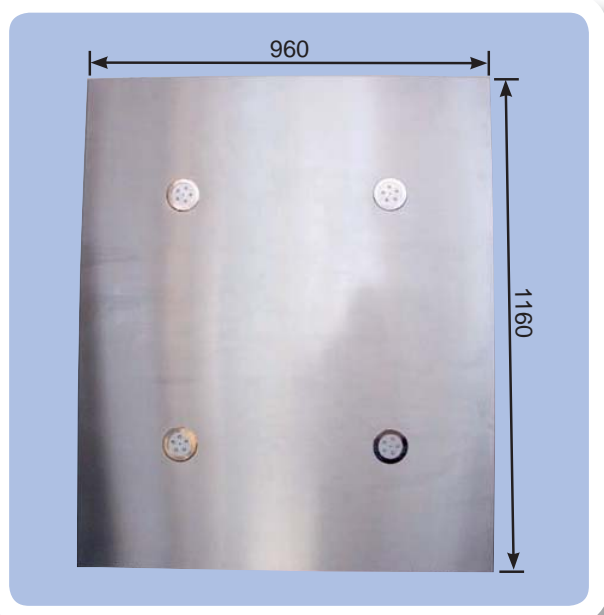

## Cabin ceiling 1160x960x40 with LED lighting

### Scope of delivery

Cabin ceiling pre-installed with:

- 4 LED spots, options:
  - standard or with protective glass (TSG)
  - daylight white or warm white
- Mounting rails for the variable adjustment of the fixation bolts