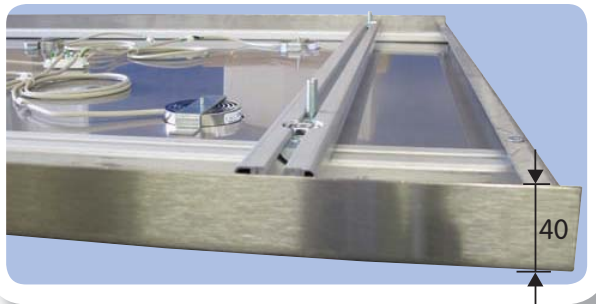

Cabin ceiling 1360x1060x40 with LED lighting

Scope of delivery

Cabin ceiling pre-installed with:

- 6 LED spots, options:
 - standard or with protective glass (TSG)
 - daylight white or warm white
- Mounting rails for the variable adjustment of the fixation bolts

Also included in delivery:

- Power supply unit 24V
- 4x threaded bolts M8x50
- 4x threaded bolts M8x30
- 1x drill 3.5mm (pilot drill)
- 1x drill 10mm
- Diverse fixation material

The sheet metal ceilings are delivered in a protective foil.