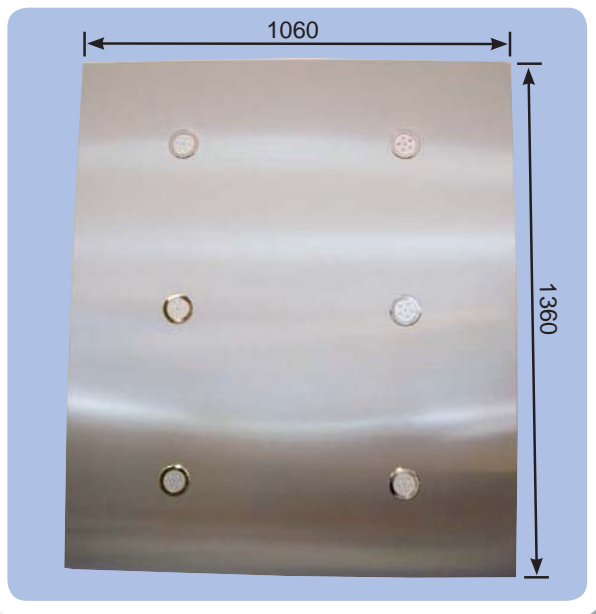

Cabin ceiling 1360x1060x40 with LED lighting

Scope of delivery

Cabin ceiling pre-installed with:

- 6 LED spots, options:
 - standard or with protective glass (TSG)
 - daylight white or warm white
- Mounting rails for the variable adjustment of the fixation bolts

Also included in delivery:

- Power supply unit 24V
- 4x threaded bolts M8x50
- 4x threaded bolts M8x30
- 1x drill 3.5mm (pilot drill)
- 1x drill 10mm
- Diverse fixation material

The sheet metal ceilings are delivered in a protective foil.

Stainless steel grain size 240

Art.no.	Name	Description
20264	D-L-v2a-240-6LED5-nw	Ceiling 1360x1060 stainless steel grain size 240 with 6 lamps CabinLED5-natural white
20265	D-L-v2a-240-6LED5-tl	Ceiling 1360x1060 stainless steel grain size 240 with 6 lamps CabinLED5-white
20270	D-L-v2a-240-6LED5-ESG-nw	Ceiling 1360x1060 stainless steel grain size 240 with 6 lamps CabinLED5-ESG-natural white
20271	D-L-v2a-240-6LED5-ESG-tl	Ceiling 1360x1060 stainless steel grain size 240 with 6 lamps CabinLED5-ESG-white

Stainless steel mirror-like

Art.no.	Name	Description
20266	D-L-v2a-sp-6LED5-nw	Ceiling 1360x1060 stainless steel mirror-like with 6 lamps CabinLED5-natural white
20267	D-L-v2a-sp-6LED5-tl	Ceiling 1360x1060 stainless steel mirror-like with 6 lamps CabinLED5-white
20272	D-L-v2a-sp-6LED5-ESG-nw	Ceiling 1360x1060 stainless steel mirror-like with 6 lamps CabinLED5-ESG-natural white
20273	D-L-v2a-sp-6LED5-ESG-tl	Ceiling 1360x1060 stainless steel mirror-like with 6 lamps CabinLED5-ESG-white