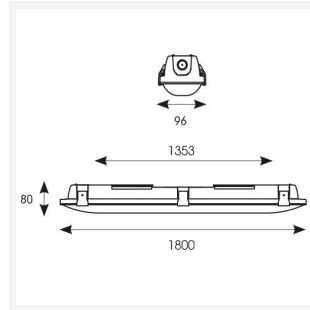

Tornado EVO

Tornado EVO CCT Multi Wattage 1800mm Self-Code: ATORE6/1/SM3

Category	Battens and Weatherproofs
Application	Ancillary, Commercial, Education, Healthcare, Hospitality, Industrial, Retail
Specification	Performance

GENERAL INFORMATION	
Wattage	35W/70W
Lumens Delivered	5400lm - 10800lm (4000K)
Lm/W	160lm/W (4000K)
Beam Angle	120
CRI	80
CCT	4000/5000/6500K
Input	220/240V
Operating Temp	0°C - 40°C
SDCM	6
Energy efficiency class	D

TECHNICAL INFORMATION	
Light Source	LED
Colour / Finish	Grey
IP Rating	IP65
Class Protection	1
Internal / External	Internal / External
Surface / Recessed / Suspended	Ceiling, Suspended
Lumen Depreciation	L70 54,000h
Warranty (Years)	5
CE Mark	Yes
Height	80 mm