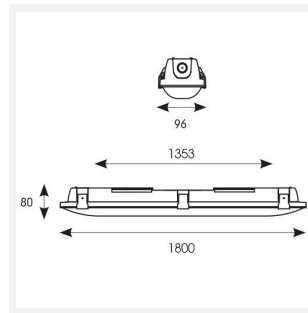

# Tornado EVO

Tornado EVO CCT Multi Wattage 1800mm  
Code: ATORE6/1

Category	Battens and Weatherproofs
Application	Ancillary, Commercial, Education, Healthcare, Hospitality, Industrial, Retail
Specification	Performance

GENERAL INFORMATION	
Wattage	35W/70W
Lumens Delivered	5400lm - 10800lm (4000K)
Lm/W	160lm/W (4000K)
Beam Angle	120
CRI	80
CCT	4000/5000/6500K
Input	220/240V
Operating Temp	-20°C - 40°C
SDCM	6
Energy efficiency class	D

TECHNICAL INFORMATION	
Light Source	LED
Colour / Finish	Grey
IP Rating	IP65
Class Protection	1
Internal / External	Internal / External
Surface / Recessed / Suspended	Ceiling, Suspended
Lumen Depreciation	L70 54,000h
Warranty (Years)	5
CE Mark	Yes
Height	80 mm