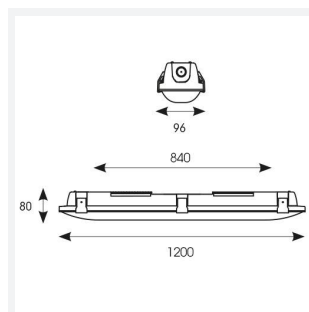

Tornado EVO

Tornado EVO CCT Multi Wattage 1200mm Self-Code: ATORE4/1/SM3

Category	Battens and Weatherproofs
Application	Ancillary, Commercial, Education, Healthcare, Hospitality, Industrial, Retail
Specification	Performance

TECHNICAL INFORMATION	
Light Source	LED
Colour / Finish	Grey
IP Rating	IP65
Class Protection	1
Internal / External	Internal / External
Surface / Recessed / Suspended	Ceiling, Suspended
Lumen Depreciation	L70 54,000h
Warranty (Years)	5
CE Mark	Yes
Height	80 mm