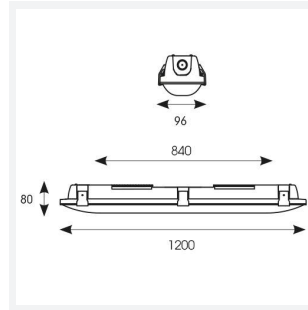

Tornado EVO

Tornado EVO CCT Multi Wattage 1200mm
Code: ATORE4/1

Category	Battens and Weatherproofs
Application	Ancillary, Commercial, Education, Healthcare, Hospitality, Industrial, Retail
Specification	Performance

TECHNICAL INFORMATION	
Light Source	LED
Colour / Finish	Grey
IP Rating	IP65
Class Protection	1
Internal / External	Internal / External
Surface / Recessed / Suspended	Ceiling, Suspended
Lumen Depreciation	L70 54,000h
Warranty (Years)	5
CE Mark	Yes
Height	80 mm