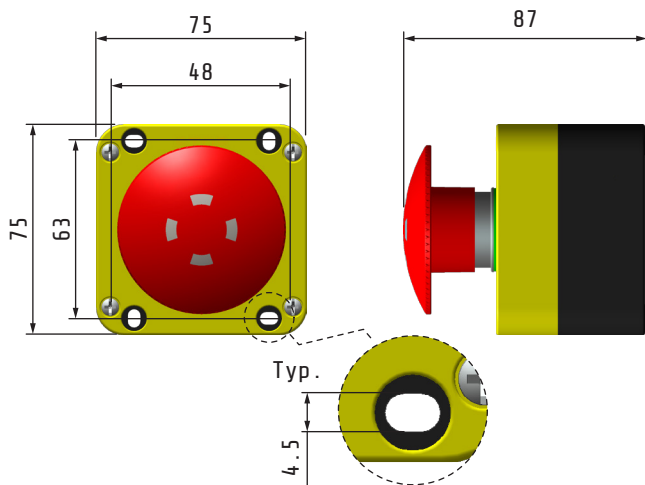

PQ01P6S/SS

**EMERGENCY DEVICE WITH D60 PUSH/PULL
MUSHROOM WITH VISION**

Technical data

Standards	IEC/EN 60947/3
Case	PC V0 UL94
Protection class IEC/EN 60529	IP65
Cable entry	M16 / M20

PCW010SS

Rated insulation voltage [Ui]	690 V
Rated impulse withstand voltage [Uimp]	4 kV
Power supply	AC/DC
Rated thermal current	10 A

PCW010SS

Self-monitored contact (NO-NC-NO)