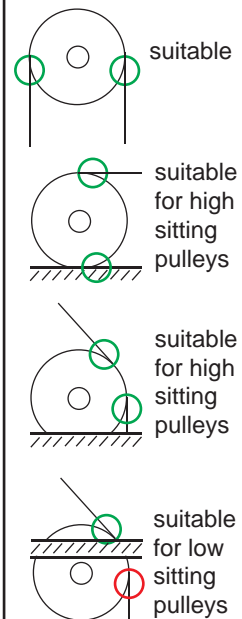

## Diverter pulley hood for different rope departures

The cover hoods are universally usable. They can alternatively be attached to the engine frame or to the concrete footing. Depending on the rope position it is possible to make a sight check of the running grooves through the 8mm perforated sheet.

### Suitable entering points overview

For low sitting pulleys additional cover sheets for the lower entering point are necessary, see page 24.

Mounting example on an engine frame with horizontal rope departure.

Mounting example on an engine frame with inclined rope departure.

The openings for the rope are cut out on-site by the assembler. For this purpose a usual side cutter can be used.

(Plate shears, [Art.no. 63550](#), for cutting out the rope slot can be ordered additionally on request.)

### Width 250

Height	Length					
	800	700	600	500	400	300
100	78835	78834	78833	78832	78831	78830
200	78841	78840	78839	78838	78837	78836
300	78847	78846	78845	78844	78843	78842
400	78852	78851	78850	78849	78848	
500	78856	78855	78854	78853		
600	78859	78858	78857			