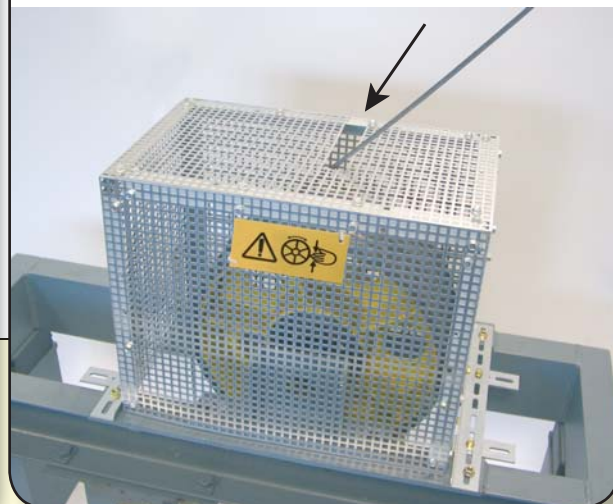

## Diverter pulley hood for different rope departures

The cover hoods are universally usable. They can alternatively be attached to the engine frame or to the concrete footing. Depending on the rope position it is possible to make a sight check of the running grooves through the 8mm perforated sheet.

### Suitable entering points overview

For low sitting pulleys additional cover sheets for the lower entering point are necessary, see page 24.

Mounting example on an engine frame with horizontal rope departure.

Mounting example on an engine frame with inclined rope departure.

The openings for the rope are cut out on-site by the assembler. For this purpose a usual side cutter can be used.

(Plate shears, [Art.no. 63550](#), for cutting out the rope slot can be ordered additionally on request.)