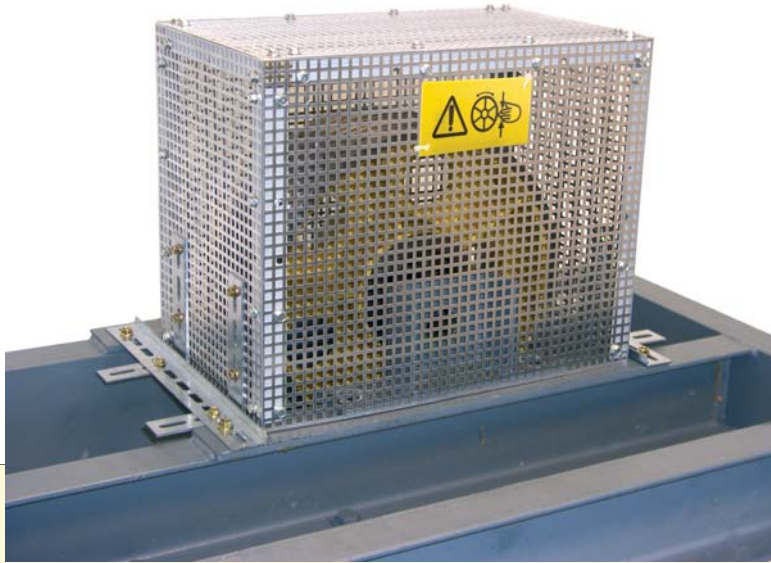

## Diverter pulley hood for different rope departures

The cover hoods are universally usable. They can alternatively be attached to the engine frame or to the concrete footing. Depending on the rope position it is possible to make a sight check of the running grooves through the 8mm perforated sheet.

### Suitable entering points overview

For low sitting pulleys additional cover sheets for the lower entering point are necessary, see page 24.

Mounting example on an engine frame with horizontal rope departure.

Mounting example on an engine frame with inclined rope departure.

The openings for the rope are cut out on-site by the assembler. For this purpose a usual side cutter can be used.

(Plate shears, [Art.no. 63550](#), for cutting out the rope slot can be ordered additionally on request.)