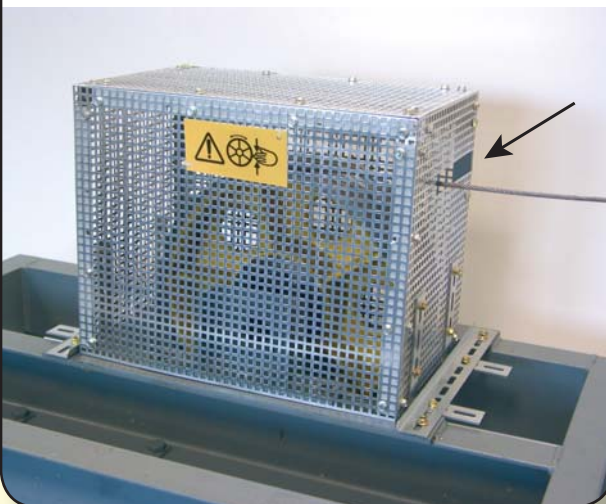

## Diverter pulley hood for different rope departures

The cover hoods are universally usable. They can alternatively be attached to the engine frame or to the concrete footing. Depending on the rope position it is possible to make a sight check of the running grooves through the 8mm perforated sheet.

### Suitable entering points overview

For low sitting pulleys additional cover sheets for the lower entering point are necessary, see page 24.

Mounting example on an engine frame with horizontal rope departure.

Mounting example on an engine frame with inclined rope departure.

The openings for the rope are cut out on-site by the assembler. For this purpose a usual side cutter can be used.

(Plate shears, [Art.no. 63550](#), for cutting out the rope slot can be ordered additionally on request.)