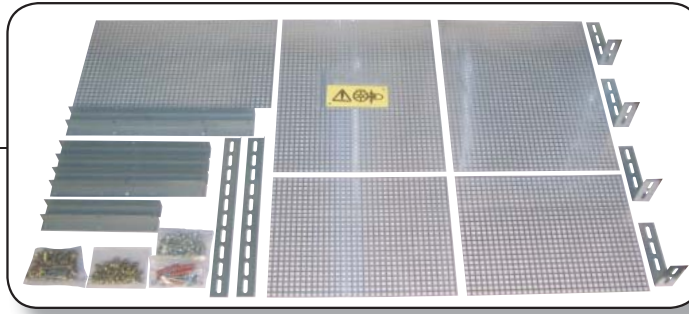

Scope of delivery

A detailed mounting instruction is included in delivery.

Width 100

Height	Length					
	800	700	600	500	400	300
100	79545	79544	79543	79542	79541	79540
200	79551	79550	79549	79548	79547	79546
300	79557	79556	79555	79554	79553	79552
400	79562	79561	79560	79559	79558	
500	79566	79565	79564	79563		
600	79569	79568	79567			

Width 150

Height	Length					
	800	700	600	500	400	300
100	78805	78804	78803	78802	78801	78800
200	78811	78810	78809	78808	78807	78806
300	78817	78816	78815	78814	78813	78812
400	78822	78821	78820	78819	78818	
500	78826	78825	78824	78823		
600	78829	78828	78827			

Width 200

Height	Length					
	800	700	600	500	400	300
100	79575	79574	79573	79572	79571	79570
200	79581	79580	79579	79578	79577	79576
300	79587	79586	79585	79584	79583	79582
400	79592	79591	79590	79589	79588	
500	79596	79595	79594	79593		
600	79599	79598	79597