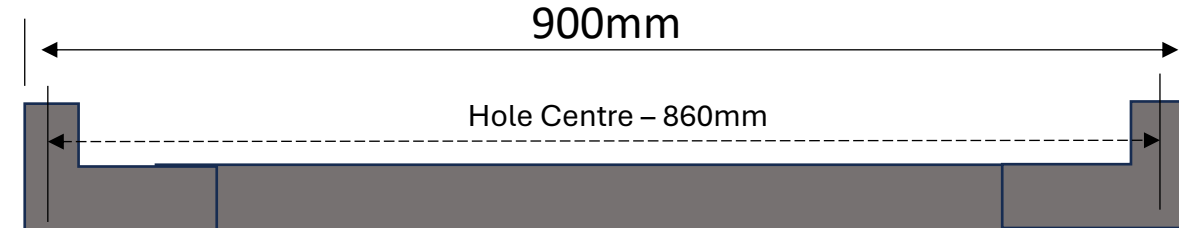

INNOVATION THAT ELEVATES

Lift Car Handrail - Curved

Smoked Handrail

PRODUCT CODE:

300MM Long – LCHR-SM-300MM

Handrail Rail to Wall Distance
37mm

Hole size to drill is 15mm

600MM Long – LCHR-SM-600MM

900MM Long – LCHR-SM-900MM

1200MM Long – LCHR-SM-1200MM