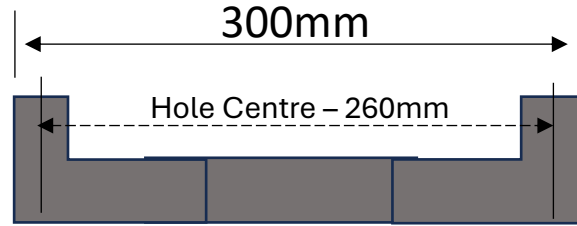

INNOVATION THAT ELEVATES

Lift Car Handrail - Curved

Smoked Handrail

PRODUCT CODE:

300MM Long – LCHR-SM-300MM

Handrail Rail to Wall Distance
37mm

Hole size to drill is 15mm

600MM Long – LCHR-SM-600MM

900MM Long – LCHR-SM-900MM

1200MM Long – LCHR-SM-1200MM