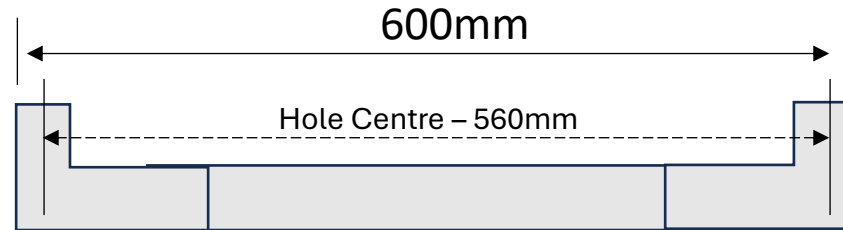

INNOVATION THAT ELEVATES

Lift Car Handrail - Curved

Chrome Handrail

PRODUCT CODE:

300MM Long – LCHR-CR-300MM

Handrail Rail to Wall Distance
37mm

Hole size to drill is 15mm

600MM Long – LCHR-CR-600MM

900MM Long – LCHR-CR-900MM

1200MM Long – LCHR-CR-1200MM