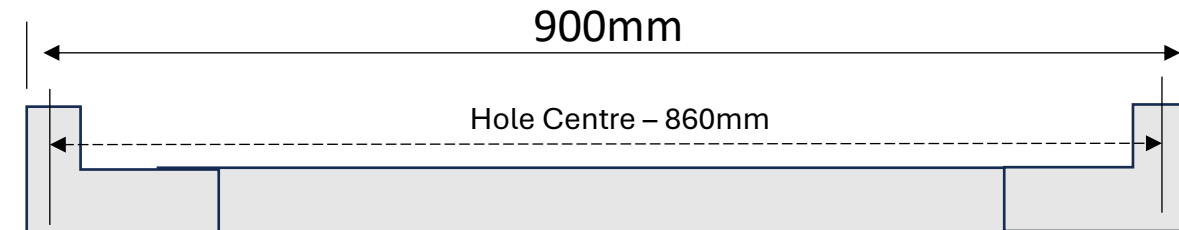

INNOVATION THAT ELEVATES

Lift Car Handrail - Curved

Chrome Handrail

PRODUCT CODE:

300MM Long – LCHR-CR-300MM

Handrail Rail to Wall Distance
37mm

Hole size to drill is 15mm

600MM Long – LCHR-CR-600MM

900MM Long – LCHR-CR-900MM

1200MM Long – LCHR-CR-1200MM