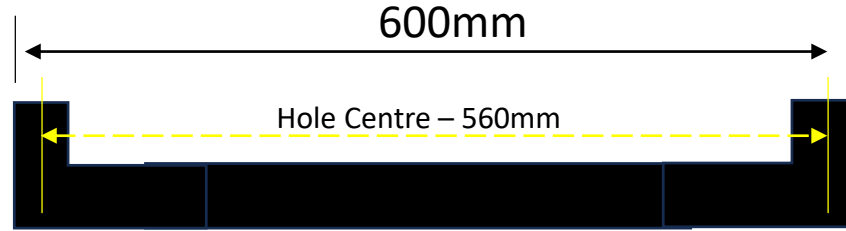

INNOVATION THAT ELEVATES

Lift Car Handrail - Curved

Black Handrail

PRODUCT CODE:

300MM Long – LCHR-BL-300MM

Handrail Rail to Wall Distance
37mm

Hole size to drill is 15mm

600MM Long – LCHR-BL-600MM

900MM Long – LCHR-BL-900MM

1200MM Long – LCHR-BL-1200MM