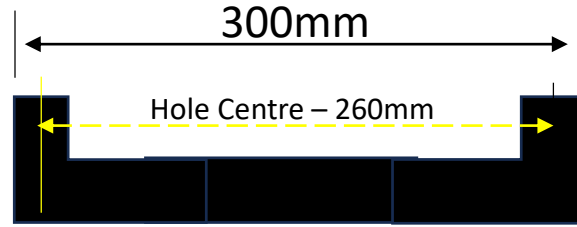

INNOVATION THAT ELEVATES

Lift Car Handrail - Curved

Black Handrail

PRODUCT CODE:

300MM Long – LCHR-BL-300MM

Handrail Rail to Wall Distance
37mm

Hole size to drill is 15mm

600MM Long – LCHR-BL-600MM

900MM Long – LCHR-BL-900MM

1200MM Long – LCHR-BL-1200MM