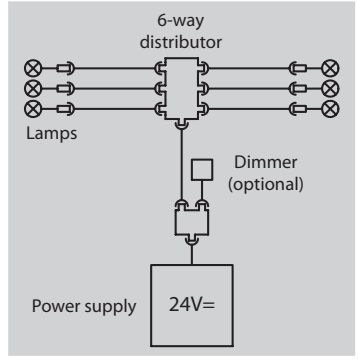

**fire and shock proof*
visible side IP54**

Wiring example CabinLED5 with max. 6 lamps and dimmer