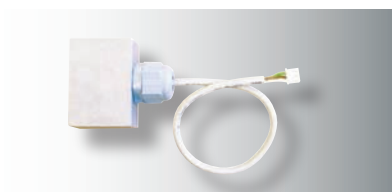

Accessories

Dimmer

Art.no.	Description
20416	CabinLED-Dimmer-3pol

1x Dimmer with 1m connecting line