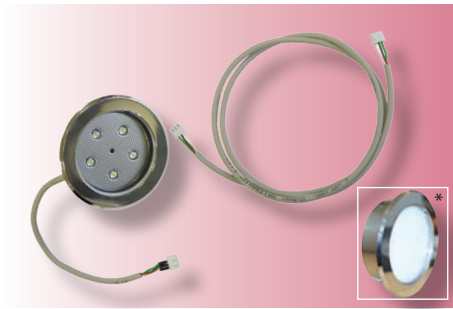

Basic package CabinLED5-EB-ESG-3pol

Art.no	Description
20408	CabinLED5-EB-ESG-3pol-w
20409	CabinLED5-EB-ESG-3pol-nw
20410	CabinLED5-EB-diffus-3pol-w*

* 1x basic package the same as 20408, but with white diffuser panel instead of protection glass. Produces antiglare light.

1x LED-lamp with protection glass with 17cm connecting cable
1x connecting line 1m LIYY 3x0.34mm² to 6-way distributor

Switching power supply 24V

Art.no.	Description
20441	CabinLED-PS-24V-50W-3pol-NF

1x power supply 230VAC/24VDC, 2A 50W
1x supply line with line filter 2m H05VV-F 2x0.75mm²
1x outgoing line 1.5m with T-piece
1x connecting line 1m LIYY 3x0.34mm² with 6-way distributor

Switching power supply 24V IP20 with emergency supply

Art.no.	Description
20421	CabinLED-NSG-24V-60W-3pol

1x emergency power supply IP20 equipped and pre-wired with:
- power supply 230VAC/24VDC with 2m supply line H05VV-F 2x0.75mm²
- emergency supply with capacity monitoring acc. EN81-28
- 2x battery 12V/1.2Ah
- 1x outgoing line 3m LIYY 3x0.34mm² with 6-way distributor
- 1x outgoing line 3m LIYY 3x0.34mm² with connector

Accessories

Dimmer

Art.no.	Description
20416	CabinLED-Dimmer-3pol

1x Dimmer with 1m connecting line

Connecting line

Art.no.	Description
20418	CabinLED-VL-3pol-3m

1x connecting cable 3m LIYY 3x0.34mm²
Connection between lamp and 6-way distributor is necessary with large lamp distances

6-way distributor

Art.no.	Description
20419	CabinLED-6-way-distributor-3pol

1x 6-way distributor with 3m connecting line LIYY 3x0.34mm²

Extension ring CabinLED5

Art.no.	Description
20005	CabinLED5-ring1 70-84mm