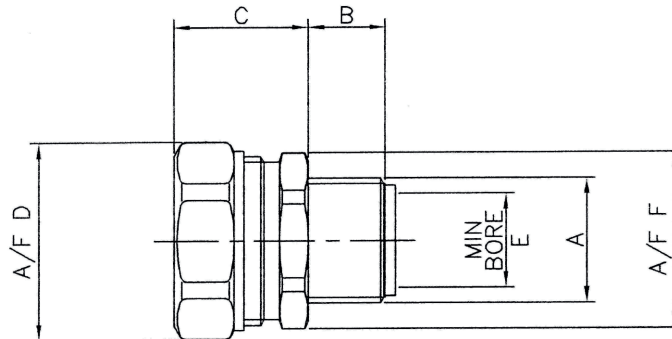

Technical Data Sheet:	DS540/0716
Product Description	Straight, external thread, nickel plated brass, FLP / LFHP conduit fitting.
Product Range	FLP - C Type fitting (Metric Threads)

FLEXICON

FLEXIBLE CONDUIT SOLUTIONS

Roman Way, Coleshill
Birmingham
B46 1HG, United Kingdom
Tel: 00 44 (0)1675 466900
Website: www.flexicon.uk.com

Material:

Nickel Plated Brass

Colour:

Self colour

Fire Performance:

Inherently Low Fire Hazard

IP Rating:

Conduit Size	Part No.	Metric Thread	Dimension (mm)					
			A	B	C	D	E	F (A/F)
16	FLP16-M16-C	M16 X 1.5	12.0	20.5	26.0	12.0	24.0	6.0
20	FLP20-M20-C	M20 X 1.5	12.0	19.6	29.0	15.9	26.0	6.0
25	FLP25-M25-C	M25 X 1.5	14.0	24.8	35.0	20.4	33.0	7.0
32	FLP32-M32-C	M32 X 1.5	15.0	28.5	42.0	27.0	40.0	8.0