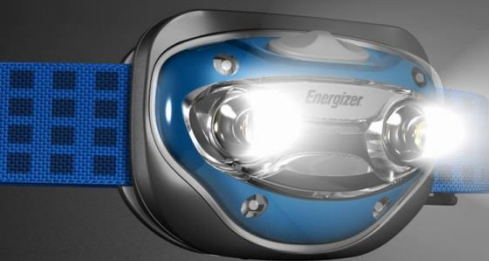

# ENERGIZER VISION HEADLIGHT

SAP: E300280300

## Performance

- **Max brightness | 80 lumens**
- **Max runtime | 50 hours**
- **Max beam distance | 30 m**

## Enhanced users' experience

- **Light mode | 2 - high & low**
- **Pivoting head | direct light where you need it**
- **Shatterproof lens**
- **Adjustable non-slip head strap**

**HIGH** LOW

runs on 3xAAA batteries