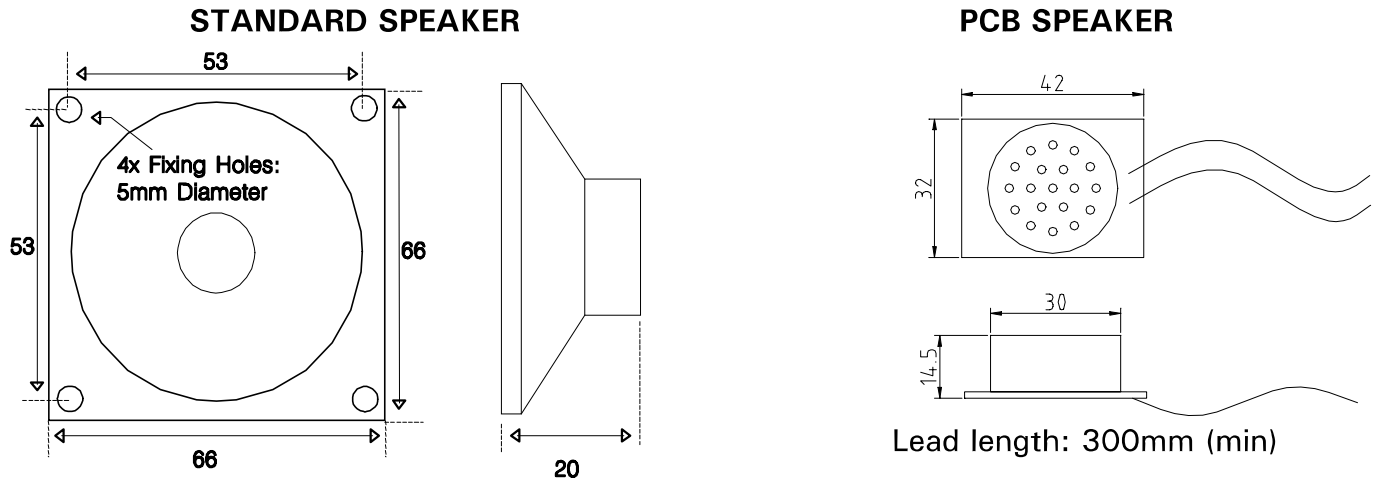

ELECTRONIC CHIME OPTION

Description

Electronic sounder for lift arrival and departure direction indication.
The unit consists of a small loudspeaker and display unit upgrade.

Standard Features

Volume selectable
Single chime for UP direction, double chime for DOWN direction

Electrical Detail

Power derived from display unit; consumption 50mA @ 12vdc

General

Loudspeaker supplied loose with 300mm of cable attached (longer cable lengths available, please ask)

Options

Single chime both directions
High/low and low/high chime frequency variations for direction indication