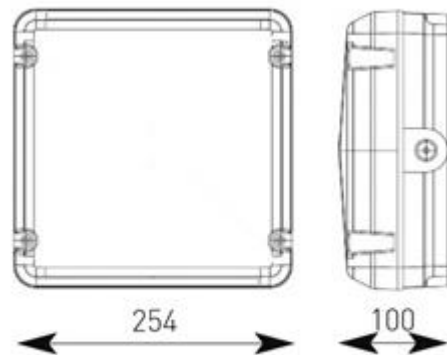

Description

All polycarbonate multi-purpose LED square bulkhead

LED performance exceeds CFL equivalents
Unique Visiluxe diffuser allows 90% light transmission from LED source for increased performance
Instant light output and unlimited switching
L70 56,000 hours average lifetime
Non-dimmable

Code	Description	Lamp
AALED2/BV	14W	LED
LED Information		
Total (Watts)	14W	
Lumens Delivered	1200lm	
Lm/W		
CRI	Ra 70	
CCT	4000k	
Input	230V	
Beam Angle (Degrees)		
Options		
/M3	Emergency	
/MWS	Integral Microwave Sensor	
/PC	Photocell	

AALED2