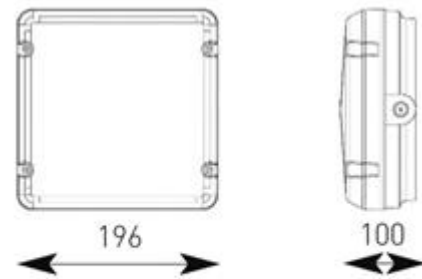

Code	Description	Lamp
AALED2/BV	14W	LED
LED Information		
Total (Watts)	14W	
Lumens Delivered	1200lm	
Lm/W		
CRI	Ra 70	
CCT	4000k	
Input	230V	
Beam Angle (Degrees)		
Options		
/M3	Emergency	
/MWS	Integral Microwave Sensor	
/PC	Photocell	