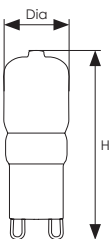

LED G9 Capsule

A++ Energy Rated LED G9 Capsule lamp for display and accent light fixtures. Featuring a miniature design that closely resembles the shape and size of a Halogen G9, making the lamp ideal for direct retrofit into existing fittings.

Product Code	Watts (W)	Volts (V)	Cap	Colour Appearance	Colour Temp (K)	Total Lumens (lm)	Energy Saving Halogen Equivalent (W)	Dimensions (mm)		Energy Rating	Order Qty
								Dia	H		
Single Carton											
3415	2.5	240	G9	Warm White	2700	210	18	16.5	49	A++	1
3422	2.5	240	G9	Cool White	4000	210	18	16.5	49	A++	1