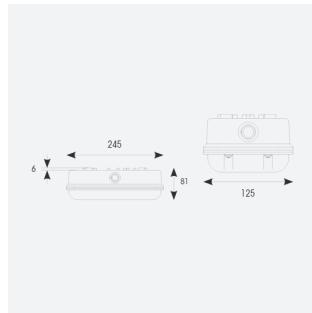

Sleek

Sleek Bulkhead 2CCT Multi Wattage
Code: ASLE/1

Category	Bulkheads
Application	Commercial, Industrial, Outdoor
Specification	Performance

PRODUCT FEATURES

- Unique Visiluxe diffuser allows 90% light transmission from LED source for increased performance
- CCT selectable between 3000K and 4000K
- Non-dimmable
- Unique Visiluxe diffuser allows 90% light transmission from LED source for increased performance
- Instant light output and unlimited switching

GENERAL INFORMATION	
Wattage	5W - 8W
Lumens Delivered	570lm - 960lm (4000K)
Lm/W	114lm/W - 119lm/W (4000K)
Beam Angle	120
CRI	80
CCT	3000/4000K
Input	220/240V
Operating Temp	-10°C - 40°C
SDCM	6

TECHNICAL INFORMATION	
Light Source	LED
Colour / Finish	Black
IP Rating	IP65
Class Protection	2
Internal / External	Internal / External
Surface / Recessed / Suspended	Ceiling, Wall
Lumen Depreciation	L70 54,000h
Warranty (Years)	5
CE Mark	Yes
Height	76 mm