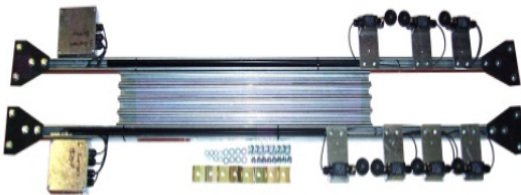

TECHNICAL INFORMATION:

- 7 x FES Kronenberg Limit Switches
- Unistrut Rail
- Cable
- All Necessary Fixings

BOTTOM

Suitable for Terminal Limit Switch
type FES

TOP

Suitable for Terminal Limit Switch
type FES

PRE-WIRED KRONENBERG FES LIMIT SWITCH

Code: FESP-3/4
Price:

3 SWITCHES AT THE BOTTOM

4 SWITCHES AT THE TOP

SHAFT LIMIT KIT WITH TELEMECANIQUE SMALL LIMIT SWITCH - PRE-WIRED

TECHNICAL INFORMATION:

GUIDE MOUNTED FIXING KIT

- 7 x Telemecanique Limit Switches
- Unistrut Rail
- All Necessary Fixings

PRE-WIRED SMALL LIMIT SWITCH

Code: TEL-3/4
Price:

3 SWITCHES AT THE BOTTOM

4 SWITCHES AT THE TOP

TEL: 0116 266 2241

E-Mail: sales@elevatorequipment.co.uk