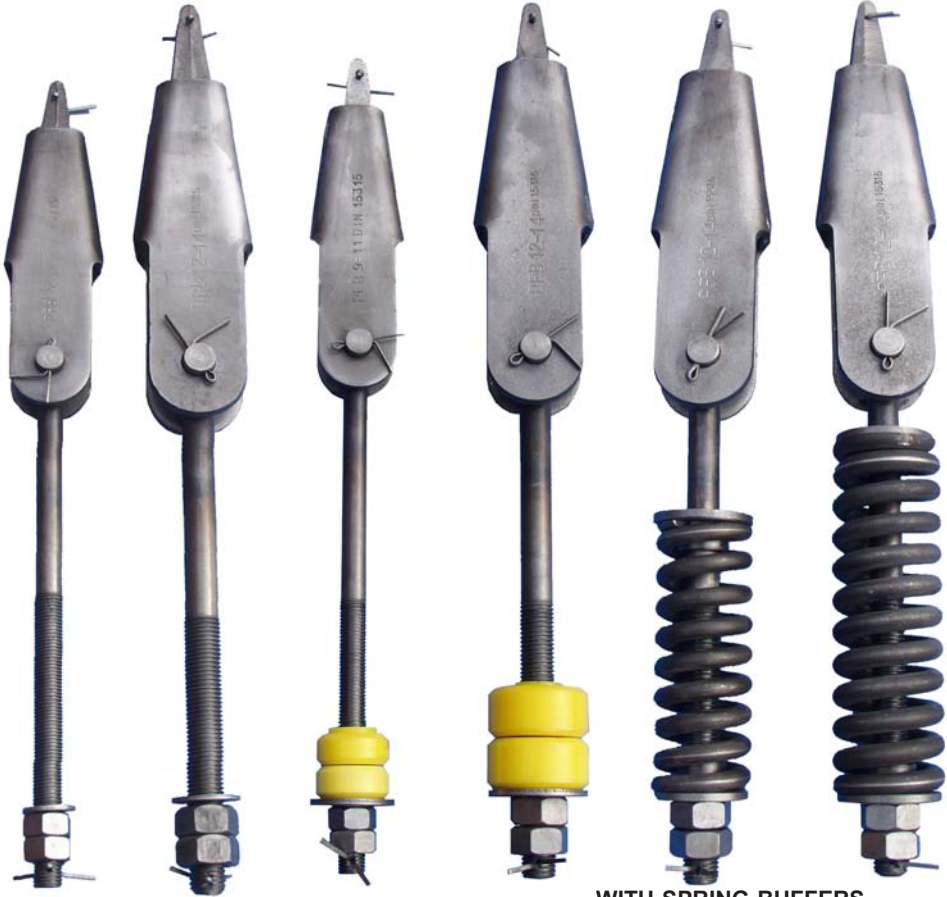

THE STANDARD TYPES ARE:

WITH POLYURETHANE BUFFERS

Type: CF2-T for use with 9-11 Ropes

Type: CF3-T for use with 12-14 Ropes

WITHOUT BUFFERS

Type: CF1 for use with 6-8 Ropes
Type: CF2 for use with 9-11 Ropes
Type: CF3 for use with 12-14 Ropes

P.O.A

WITH SPRING BUFFERS

Type: CF1-M for use with 6-8 Ropes
Type: CF2-M for use with 9-11 Ropes
Type: CF3-M for use with 12-14 Ropes
Type: CF1-SP for use with 6-8 Ropes
Type: CF2-SP for use with 9-11 Ropes
Type: CF3-SP for use with 12-14 Ropes