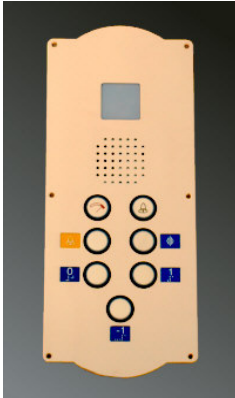

ALL TYPE AND DESIGNS OF
CAR PUSH PANELS AVAILABLE

Please forward full details for a layout drawing and full quotation

FREE
CARRIAGE

(S.T.C)