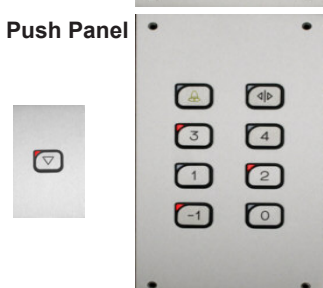

**Metal VS Button**

- Red or Blue Colour
- Red or Blue Back Light
- Stainless Steel Finish

**Braille 2000 Button**

- Round Shape 30mm
- Plate Flush Mounting
- Red or Blue Back Light

**Metal 2000 Button**

- Round Shape 30mm
- Red or Blue Back Light
- Stainless Steel Finish

**2000 VP Button**

- Round Shape 30mm
- Plate Flush Mounting
- Red or Blue Back Light

**Braille @ 35mm Button**

- Round Shape 35mm
- Back Light Red
- Braille Embossed

**Braille @ 50mm Button**

- Round Shape 50mm
- Back Light Red
- Braille Embossed

**FREE CARRIAGE**

(S.T.C)

**VPROOF Button**

- No Plastic Parts
- LED Indicator
- Icon Engraved

**AQUA LD Button**

- Watertight Push Button
- LED Light Point

**AQUA VS Button**

- Red or Blue Back Light
- Watertight Push Button

Please forward full details for a layout drawing and full quotation

FREE CARRIAGE

**VPROOF Push Panel**

**METAL VS Push Panel**

**METAL 2000 Push Panel**

**METAL 96 Push Panel**

(S.T.C)

**TEL: 0116 266 2241**