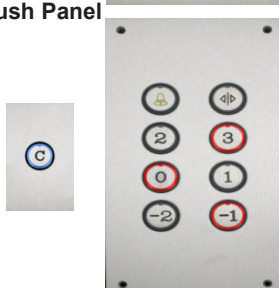

**Metal VS Button**

- Red or Blue Colour
- Red or Blue Back Light
- Stainless Steel Finish

**Braille 2000 Button**

- Round Shape 30mm
- Plate Flush Mounting
- Red or Blue Back Light

**Metal 2000 Button**

- Round Shape 30mm
- Red or Blue Back Light
- Stainless Steel Finish

**2000 VP Button**

- Round Shape 30mm
- Plate Flush Mounting
- Red or Blue Back Light

**Braille @ 35mm Button**

- Round Shape 35mm
- Back Light Red
- Braille Embossed

**Braille @ 50mm Button**

- Round Shape 50mm
- Back Light Red
- Braille Embossed

Please forward full details for a layout drawing and full quotation

FREE CARRIAGE

**VPROOF Push Panel**

**METAL VS Push Panel**

**METAL 2000 Push Panel**

**METAL 96 Push Panel**

(S.T.C)

**TEL: 0116 266 2241**