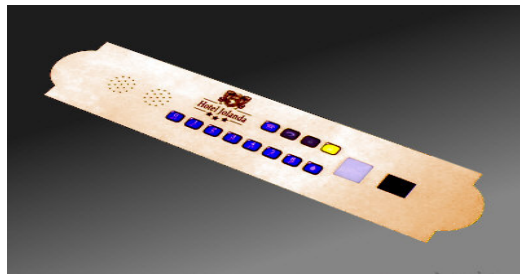

ALL TYPE AND DESIGNS OF
CAR PUSH PANELS AVAILABLE

Please forward full details for a layout drawing and full quotation

FREE
CARRIAGE

(S.T.C)