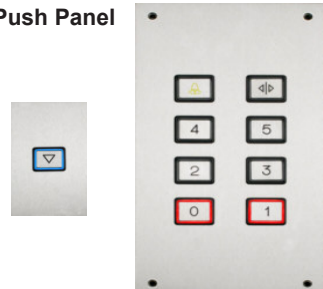

METAL 96 Push Panel

METAL VS Push Panel