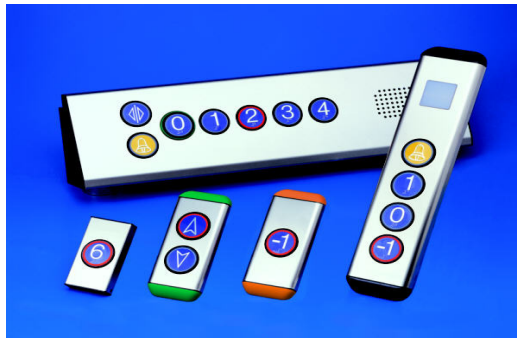

ALL TYPE AND DESIGNS OF
CAR PUSH PANELS AVAILABLE

Please forward full details for a layout drawing and full quotation

FREE
CARRIAGE

(S.T.C)