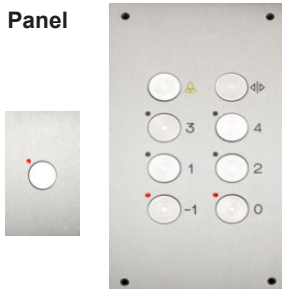

METAL VS Push Panel

VPROOF Button

- No Plastic Parts
- LED Indicator
- Icon Engraved

AQUA LD Button

- Watertight Push Button
- LED Light Point

AQUA VS Button

- Red or Blue Back Light
- Watertight Push Button

Please forward full details for a layout drawing and full quotation

FREE CARRIAGE

VPROOF Push Panel