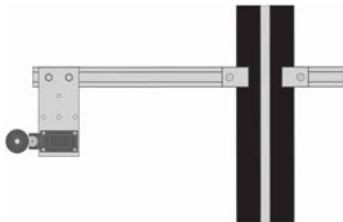

SINGLE MOUNTED LIMIT SWITCH KIT

TECHNICAL INFORMATION:

TFC LIMIT SWITCH - Non Assembled

VERTICAL

Suitable for Terminal Limit
Switch type TFC