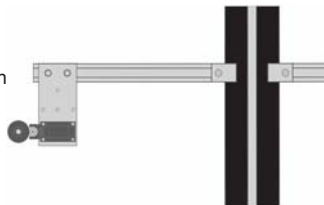

- 16mm Conduit Entry

TFC SMALL LIMIT SWITCH

DISCOUNTS AVAILABLE ON
ORDERS OF 50 OR MORE
PLEASE CALL OUR SALES STAFF
FOR MORE DETAILS

**Code: TFC
Price: £16.00**

TECHNICAL INFORMATION:

- 20mm Conduit Entry

ADJUSTABLE LIMIT RAMP

**Code: AC/15
Price: £30.00**

TECHNICAL INFORMATION:

- 1815mm to 2890mm

SINGLE MOUNTED LIMIT SWITCH KIT

ESK 11 LIMIT SWITCH - Non Assembled

VERTICAL

Suitable for Terminal Limit Switch
type ESK/11

**Code: SESK
Price: £53.00**