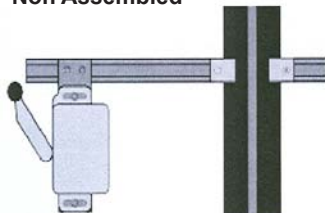

SINGLE MOUNTED LIMIT SWITCH KIT

TECHNICAL INFORMATION:

FES LIMIT SWITCH - Non Assembled

VERTICAL

Suitable for Terminal Limit
Switch type FES