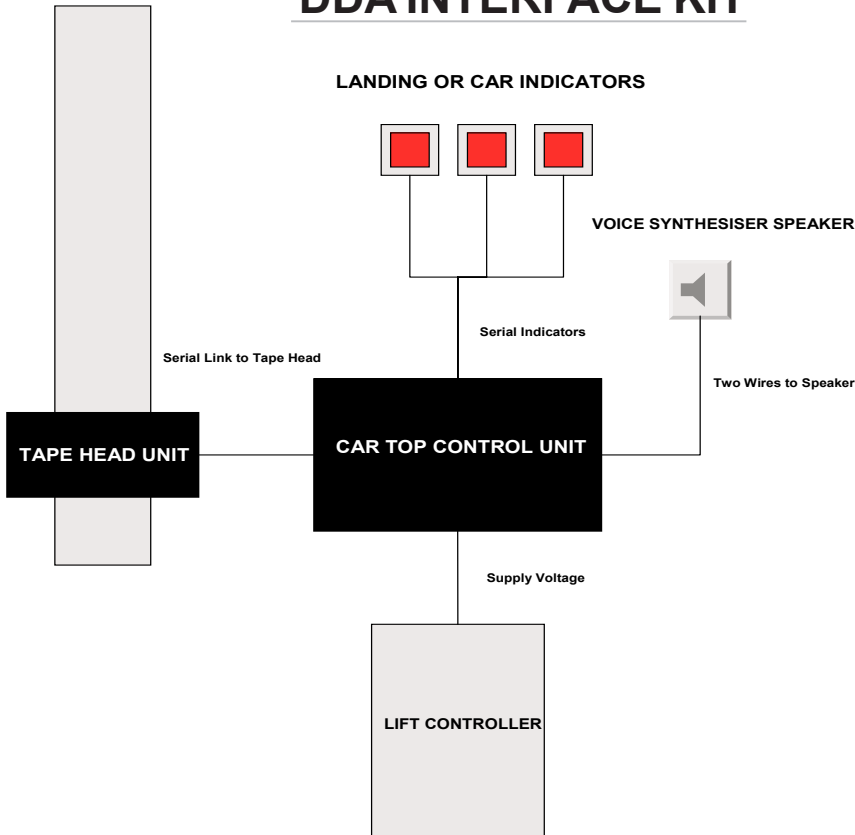

**DDA INTERFACE KIT**

QTY	CODE		PRICE
1	DDA/IK/3	0 - 3 FLOORS	£620.00
1	DDA/IK/4	4 - 5 FLOORS	£660.00
1	DDA/IK/6	6 - 7 FLOORS	£683.00
1	DDA/IK/8	8 - 10 FLOORS	£705.00

This new DDA Interface Kit is designed to interface our DDA range. It has been developed to allow for the easy introduction of the voice synthesiser and indicators. Eliminating the need for any modifications to the lift control circuits

This is achieved by the installation of a tape head kit and car top connection unit to give the appropriate signals.

**TAPE HEAD TAPE KIT**

**DDA INTERFACE KIT**

**F  
R  
E  
E  
  
C  
A  
R  
R  
I  
A  
G  
E**  
(S.T.C)