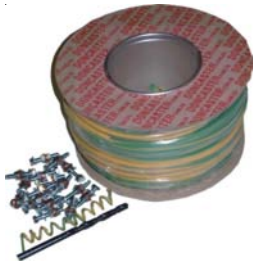

LIFT EARTHING KIT

Code: LEK/300
Price:

TECHNICAL INFORMATION:

- 2.5mm Earth Cable
- Ring Terminals
- All Necessary Fixings
- Drill Bit