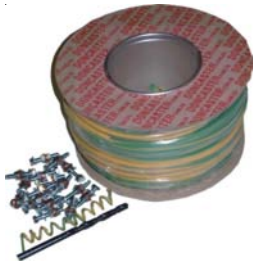

LIFT EARTHING KIT

**Code: LEK/300
Price: £32.00**

TECHNICAL INFORMATION:

- 2.5mm Earth Cable
- Ring Terminals
- All Necessary Fixings
- Drill Bit